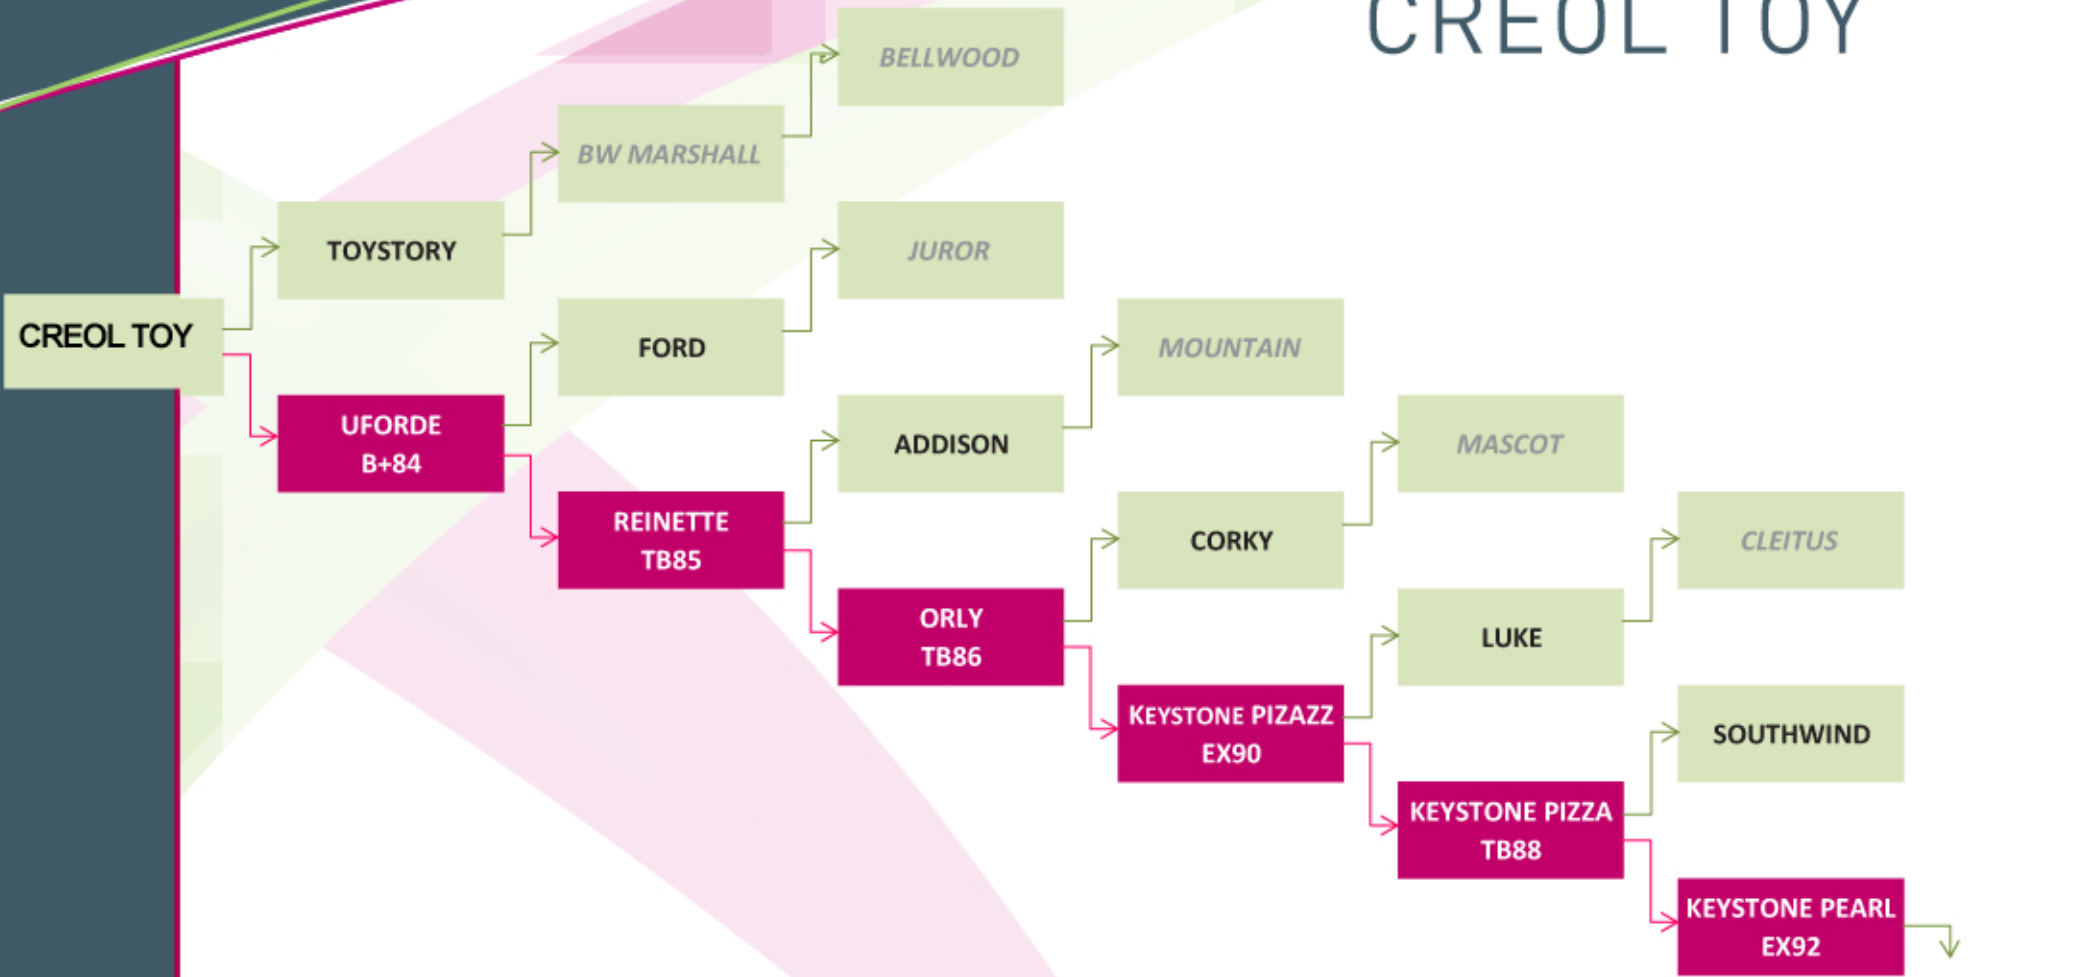

CREOL TOY

TESK
GLENVIEW JOE
BURKE KATE